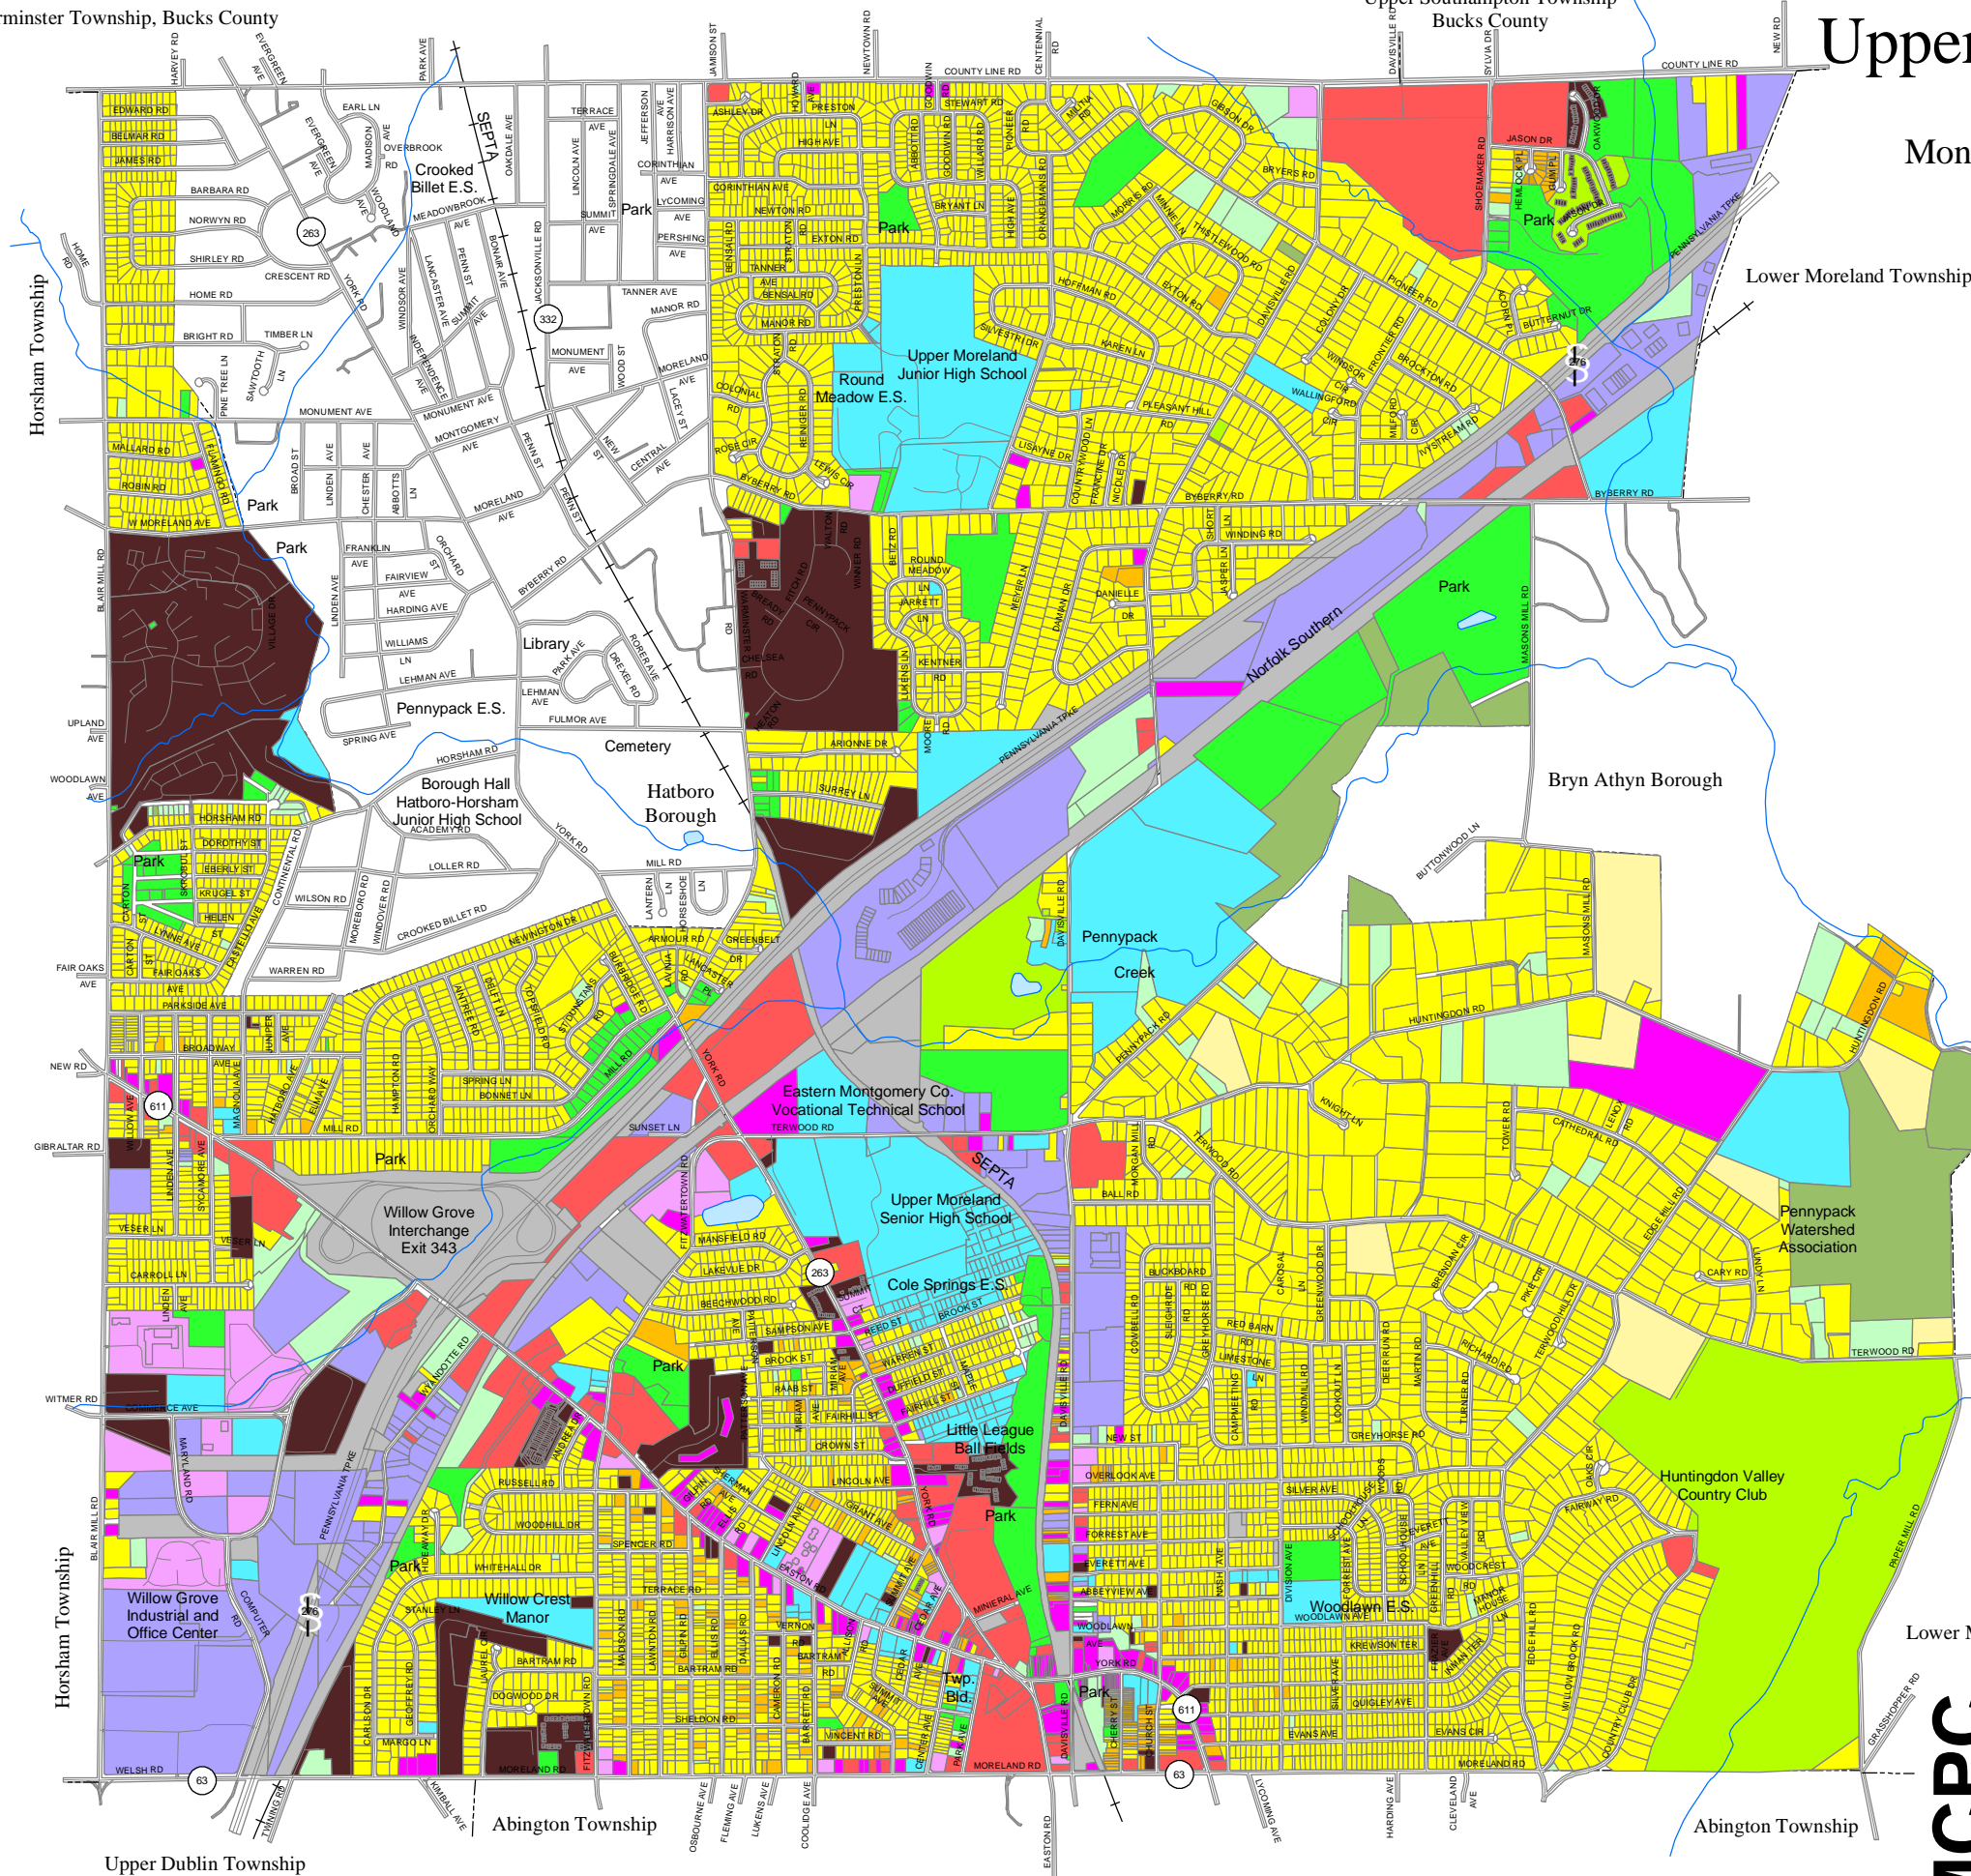

Warminster Township, Bucks County

Upper Southampton Township
Bucks County

Upper Moreland Township

Hatboro Borough
Montgomery County, Pennsylvania

Land Use

- Multifamily
- Single-Family Attached
- Twin/Duplex
- Single-Family Detached
- Country Residence
- Mixed Use
- Retail
- Office
- Industrial
- Institutional
- Utilities
- Undeveloped
- Public Open Space
- Private Open Space
- Agriculture
- Water

U.S. Interstate
Pennsylvania Route

0 900 1,800 3,600 Feet

Base map prepared March 2008

Lower Moreland Township

Abington Township

Upper Dublin Township

Horsham Township

MCPC Montgomery
County
Planning
Commission

Montgomery County Courthouse - Planning Commission
PO Box 311 • Norristown PA 19404-0311
(p) 610.278.3722 • (f) 610.278.3941
www.montcopa.org/plancom